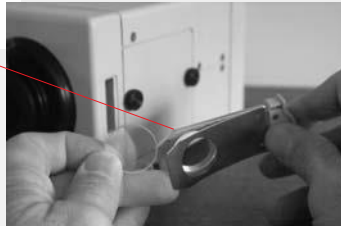

Filter Drawer accepts standard 25mm filters. (Dichroic filters are recommended).