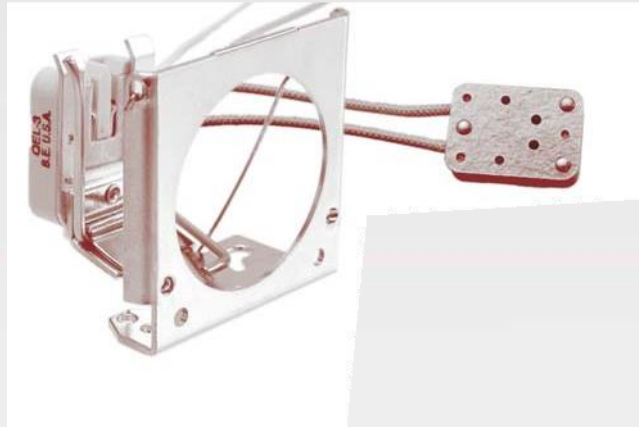

LAMPS and REPLACEMENT PARTS

MO-150 Replacement Parts

P/N	Description
FTIII10486	Replacement Ceramic Socket for MO150W (FTII10005)
FTIII11154	Replacement Lamp Bracket for MO150W (FTII10005)