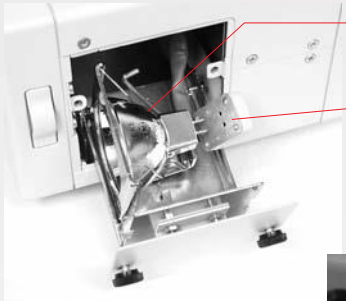

LIGHT SOURCES

MO150

150Watt
Quartz Halogen Light Source

A full feature light source, easy to maintain, contemporary in design.

Lamp changes are quick and easy. The drawer folds completely out of the housing.

Rugged two prong socket for long life.

Filter Drawer accepts standard 25mm filters. (Dichroic filters are recommended).